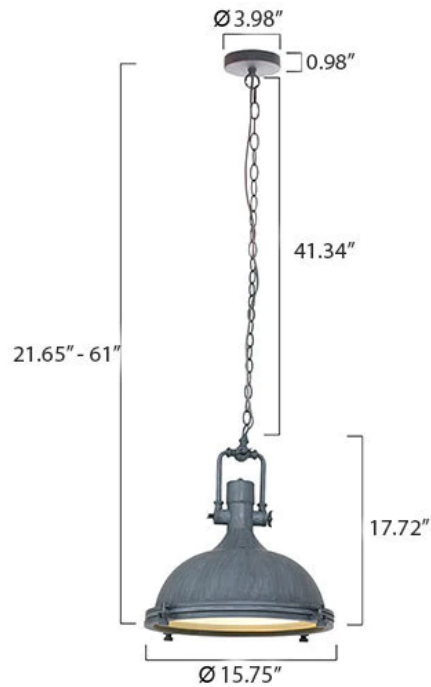

## Thomas Mark - Large Industrial Nautical Hanging Pendant Ceiling Light Fixture - Mexlite Alta Series

### DESCRIPTION

Material: Metal  
 Voltage: 120V AC  
 Socket Type: E26 Medium Base  
 Bulb Type: A / PAR / BR  
 Power Rating: 60w Max  
 Mounting: Ceiling  
 Dimensions: See Below  
 Certifications: UL Certified / IP20

### DIMENSIONS