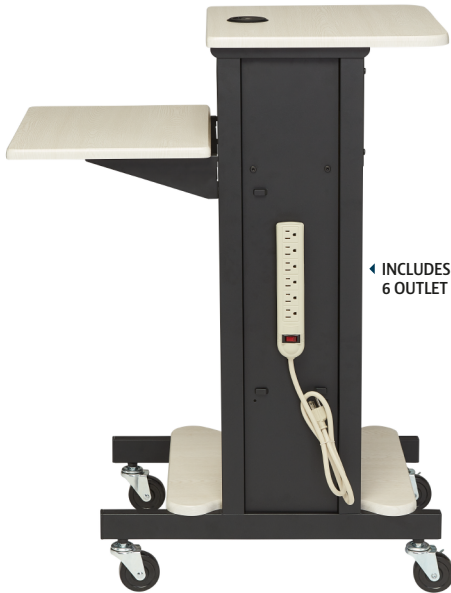

Premium Presentation Cart MODEL #PRC200

FEATURES

Presentation Cart for AV equipment such as laptops, projectors and document cameras

- 4 Shelves, for all your Audio-Visual Equipment
- Protruding Shelf adjusts from 19" to 39.5" - for sitting or standing
- Four 3" heavy duty casters, 2 locking
- Equipped with wire management grommets
- Mounted six-outlet power strip
- 18-gauge, black steel frame with an attractive Ivory Wood Grain finish
- Ships Ready To Assemble, UPS

COLOR OPTIONS

IVORY WOODGRAIN

PRC200

TECHNICAL SPECIFICATIONS

OVERALL DIMENSIONS	40.5"H x 18"W x 30"D
TOP SHELF	18"W x 16.75"L
LAPTOP SHELF	18"W x 14"D
MIDDLE SHELF	18"W x 12"D
BOTTOM SHELF	18"W x 18"D
WEIGHT	37 lbs.
STEEL	18 gauge
PAINT	3 mil powder coating
TOPS	Laminated on 3/4" MDF