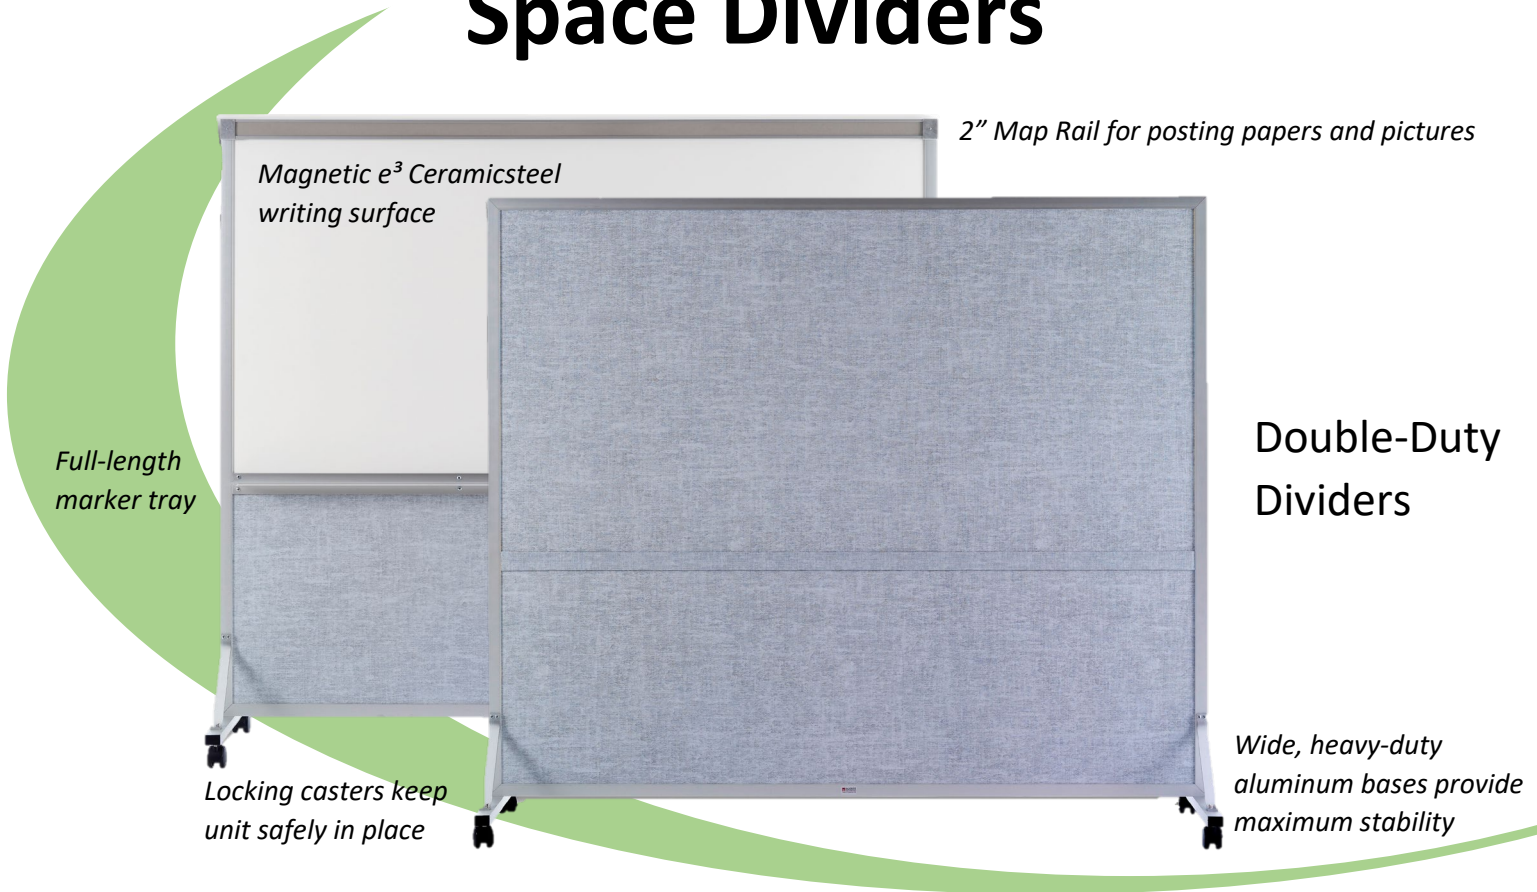

Space Dividers

“Marsh Space Dividers help create multiple, flexible, concurrent learning styles and content delivery methods, including activities from guided presentation areas to independent learning.”

Marker with Vinyl One Side; All Vinyl the Other Side		
Size (HxW)	Item Number	Weight (lbs.)
5' 4" x 4'	BA-644	94
5' 4" x 6'	BA-646	130
6' 4" x 4'	BA-764	109
6' 4" x 6'	BA-766	153

Vinyl Fabric Both Sides		
Size (HxW)	Item Number	Weight (lbs.)
5' 4" x 4'	BD-644	94
5' 4" x 6'	BD-646	130
6' 4" x 4'	BD-764	109
6' 4" x 6'	BD-766	153

Marker with Vinyl Below on Both Sides		
Size (HxW)	Item Number	Weight (lbs.)
5' 4" x 4'	BB-644	94
5' 4" x 6'	BB-646	130
6' 4" x 4'	BB-764	109
6' 4" x 6'	BB-766	153

“Customize the unit’s height, length, fabrics and colors to meet your needs!”